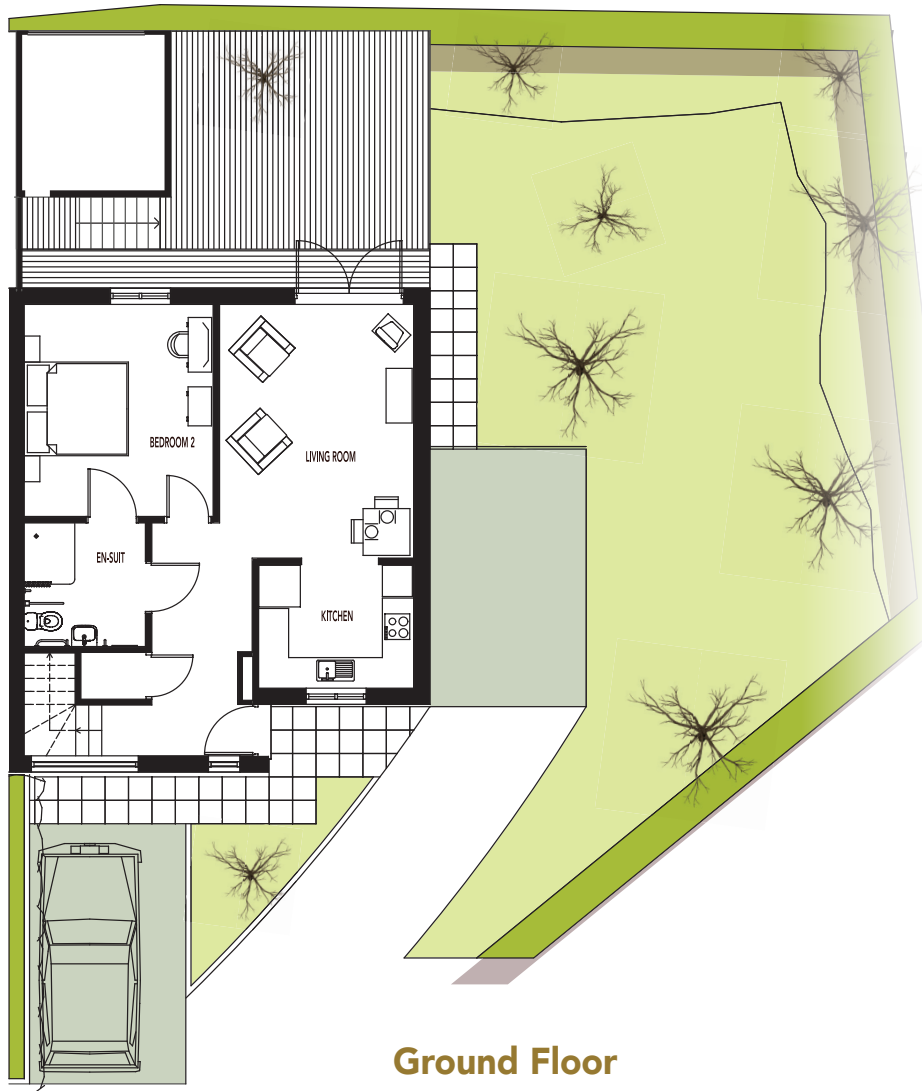

VILLA 1 & 2

Named after the famous Lake District poet, who wrote about seeing a host of golden daffodils. These houses also offer such views, overlooking a natural woodland and a valley of daffodils in the spring.

The houses are beautifully created with unique outdoor features. Each has a garden, extra parking and an outdoor studio or storage area.

Situated in a quiet cul-de-sac and with 2-3 bedrooms, two bathrooms, open plan living area with kitchen and an optional lift.

AREA

Total floor area – 103 m²
 Treehouse – 10 m²
 Decking space – 34 m²
 Car parking – 2 - 3 spaces

LIVING ROOM / KITCHEN

26.2 m²
 282 ft²

BEDROOM 1

15 m²
 161 ft²

BEDROOM 2

18 m²
 194 ft²

BATHROOM 2

3.0 m²
 32 ft²

Note: Garden sizes may vary

FROM £340,000