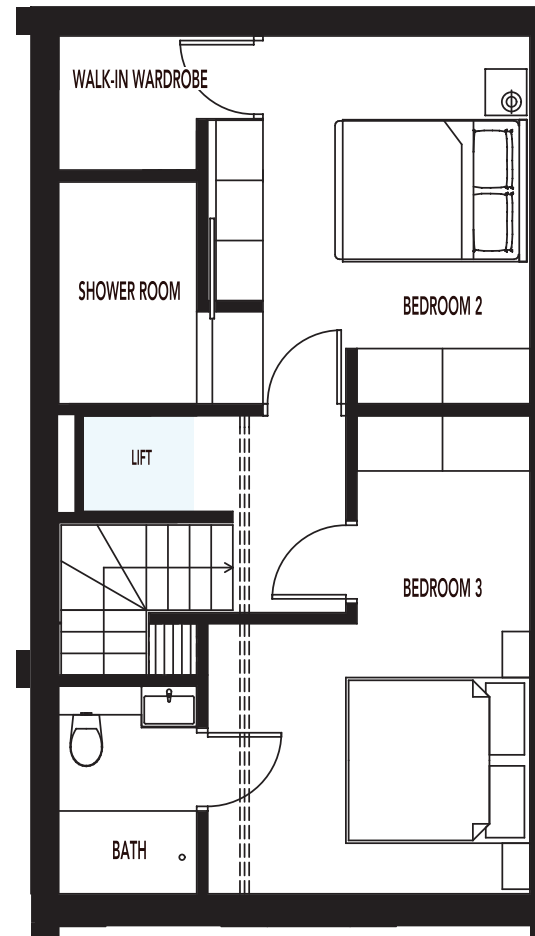

COLERIDGE, VILLA 11

Named after poet Samuel Coleridge, this home features the largest open space living room of Scalesceugh Villas and boasts a creative use of space and light.

Located close to the manor hall, with 3 bedrooms.

Ground Floor

First Floor

AREA

Total floor area –
128 m² / 1378 ft²
Rear garden area – 26 m²
Car parking – 1 space

LIVING ROOM / KITCHEN

44.6 m²
480 ft²

BEDROOM 1

16 m²
172 ft²

BEDROOM 2

14.7 m²
158 ft²

BEDROOM 3

13.6 m²
146 ft²

ENTRANCE LOBBY

7 m²
75 ft²

LANDING + LIFT

6.7 m²
72 ft²

SHOWER ROOM & WALK-IN WARDROBE

5.8 m²
62 ft²

BATHROOM

3.3 m²
36 ft²

SCALESCEUGH VILLAS

13 award winning lifestyle villas on the edge of The Lake District

Scalesceugh Villas · Carleton · Carlisle · CA4 0BT · www.scalesceughvillas.co.uk · info@scalesceughvillas.co.uk