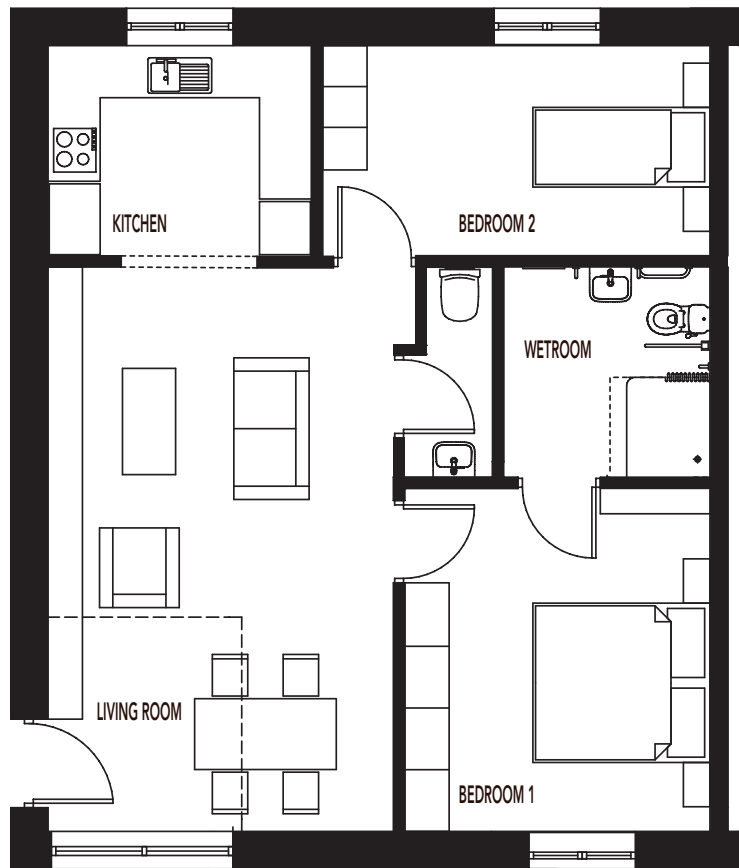

SCALESCEUGH VILLAS

13 award winning lifestyle villas on the edge of The Lake District

BEATRIX, VILLA 8 & 9

Fondly named after Lakeland children's author Beatrix Potter, these bungalows have stunning south-facing views, with jaw-dropping high archways optimising both the light and space on the buildings.

Villa 8

Villa 9

AREA

Villa 8: 67.5 m² / 727 ft²

Villa 9: 61.2 m² / 659 ft²

Car parking – 1 space

LIVING ROOM / KITCHEN

34.6 m²

372 ft²

BEDROOM 1

15 m²

161 ft²

WETROOM

6 m²

65 ft²

WALK-IN WARDROBE

32 ft²