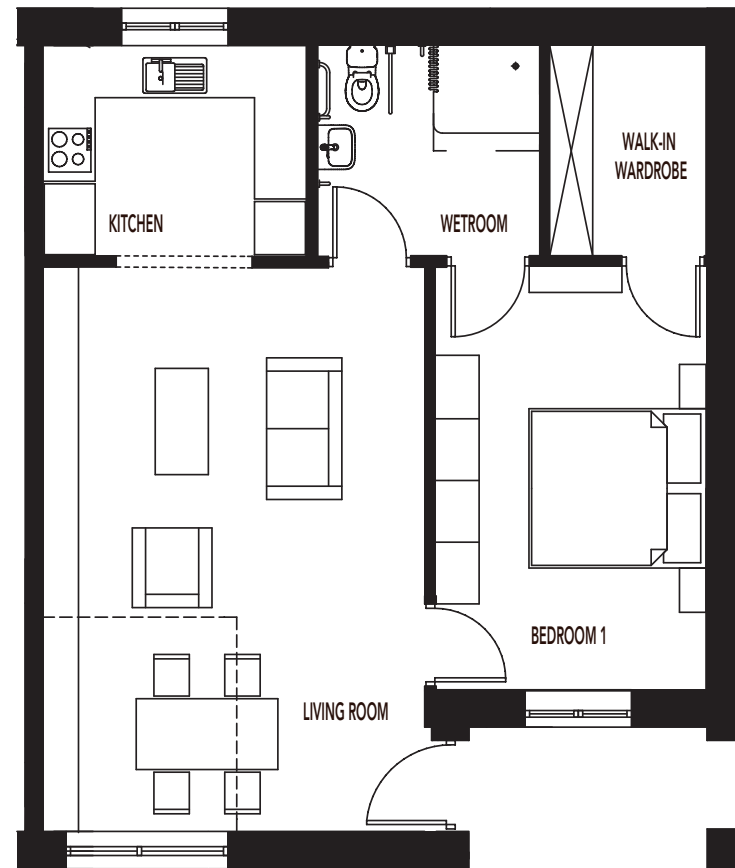

SCALESCEUGH VILLAS

13 award winning lifestyle villas on the edge of The Lake District

BEATRIX, VILLA 8 & 9

Fondly named after Lakeland children's author Beatrix Potter, these bungalows have stunning south-facing views, with jaw-dropping high archways optimising both the light and space on the buildings.

Villa 8

Villa 9

AREA

Villa 8: 67.5 m² / 727 ft²

Villa 9: 61.2 m² / 659 ft²

Car parking – 1 space

LIVING ROOM / KITCHEN

34.6 m²

372 ft²

BEDROOM 1

15 m²

161 ft²

WETROOM

6 m²

65 ft²

WALK-IN WARDROBE

32 ft²